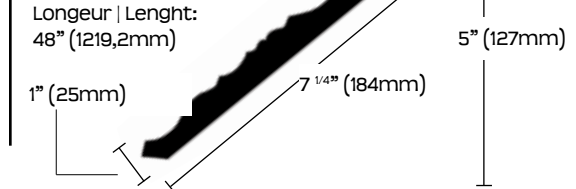

Base de colonne 8" | Column base 8"

Dimensions Sizes	
a	7 1/2" (184,15mm)
b	9" (228,6mm)
c	10 1/2" (266,7mm)
d	11 7/8" (302mm)
e	3/8" (10mm)
f	7/8" (22,23mm)
g	3/8" (10mm)
h	1 1/4" (31mm)
i	5/8" (15,88mm)
j	7/8" (22,23mm)

Base de colonne 12" | Column base 12"

Dimensions Sizes	
a	10 1/4" (260,35mm)
b	10 1/2" (266,7mm)
c	12 1/2" (317,5mm)
d	14" (355,6mm)
e	15 7/8" (402mm)
f	1 5/8" (41,275mm)
g	7/8" (22mm)
h	15 7/8" (402mm)
i	1/4" (6,4mm)
j	5/8" (127mm)
k	3/8" (10mm)

Tuiles | Tiles

Biseauté à 45° | 45° chamfer
Épaisseur | Width : 1/2" (12,7mm)

Mouleurs | Mouldings

Bullnose 50
Longeur | Length: 50" (1270mm)

Bullnose 58
Longeur | Length: 58" (1473,2mm)

Bullnose 36
Longeur | Length: 36" (914mm)

Talon renversé petit
Small Ogee
Longeur | Length: 48" (1219,2mm)

Plinthe | Base-Board Longeur | Length: 72" (1828,8mm)

Talon renversé
Reverse Ogee
Longeur | Length: 48" (1219,2mm)

Talon renversé emboîtée | Box Ogee