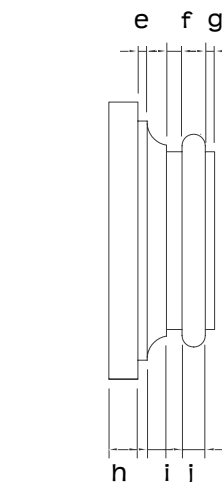

Corincienne

Demi colonne torsadée
Semi-twist column

Corbeau | Corbel (Large)

Corbeau (Régulier)
Corbel (Regular)

Corbeau (Petit) | Corbel (Small)

Socle

Tête de lion
Lion's Head

Ornements | Ornaments

Base de colonne 8" | Column base 8"

Dimensions Sizes	
a	7 1/2" (184,15mm)
b	9" (228,6mm)
c	10 1/2" (266,7mm)
d	11 7/8" (302mm)
e	3/8" (10mm)
f	7/8" (22,23mm)
g	3/8" (10mm)
h	1 1/4" (31mm)
i	5/8" (15,88mm)
j	7/8" (22,23mm)

Base de colonne 12" | Column base 12"

Dimensions Sizes	
a	10 1/4" (260,35mm)
b	10 1/2" (266,7mm)
c	12 1/2" (317,5mm)
d	14" (355,6mm)
e	15 7/8" (402mm)
f	1 5/8" (41,275mm)
g	7/8" (22mm)
h	15 7/8" (402mm)
i	1/4" (6,4mm)
j	5/8" (127mm)
k	3/8" (10mm)

Tuiles | Tiles

Biseauté à 45° | 45° chamfer
Épaisseur | Width : 1/2" (12,7mm)

Mouleurs | Mouldings

Bullnose 50
Longeur | Length: 50" (1270mm)

Bullnose 58
Longeur | Length: 58" (1473,2mm)

Bullnose 36
Longeur | Length: 36" (914mm)