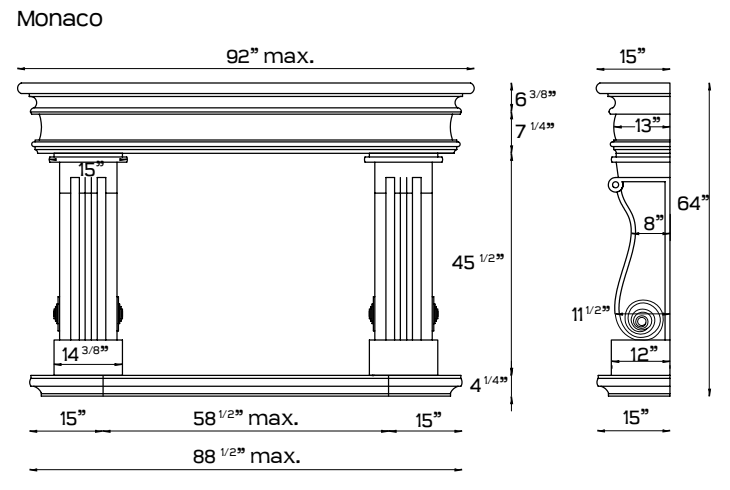

Manteaux de Foyer | Fireplace Mantles