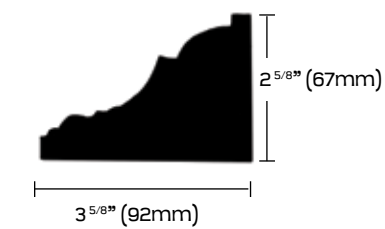

Base de colonne 8" | Column base 8"

Dimensions Sizes	
a	7 1/2" (184,15mm)
b	9" (228,6mm)
c	10 1/2" (266,7mm)
d	11 7/8" (302mm)
e	3/8" (10mm)
f	7/8" (22,23mm)
g	3/8" (10mm)
h	1 1/4" (31mm)
i	5/8" (15,88mm)
j	7/8" (22,23mm)

Base de colonne 12" | Column base 12"

Dimensions Sizes	
a	10 1/4" (260,35mm)
b	10 1/2" (266,7mm)
c	12 1/2" (317,5mm)
d	14" (355,6mm)
e	15 7/8" (402mm)
f	1 5/8" (41,275mm)
g	7/8" (22mm)
h	15 7/8" (402mm)
i	1/4" (6,4mm)
j	5/8" (127mm)
k	3/8" (10mm)

Tuiles | Tiles

Biseauté à 45° | 45° chamfer
Épaisseur | Width : 1/2" (12,7mm)

Mouleurs | Mouldings

Bullnose 50
Longeur | Length: 50" (1270mm)

Bullnose 58
Longeur | Length: 58" (1473,2mm)

Bullnose 36
Longeur | Length: 36" (914mm)

Talon renversé petit
Small Ogee
Longeur | Length: 48" (1219,2mm)

Plinthe | Base-Board Longeur | Length: 72" (1828,8mm)

Talon renversé
Reverse Ogee
Longeur | Length: 48" (1219,2mm)

Talon renversé emboîtée | Box Ogee