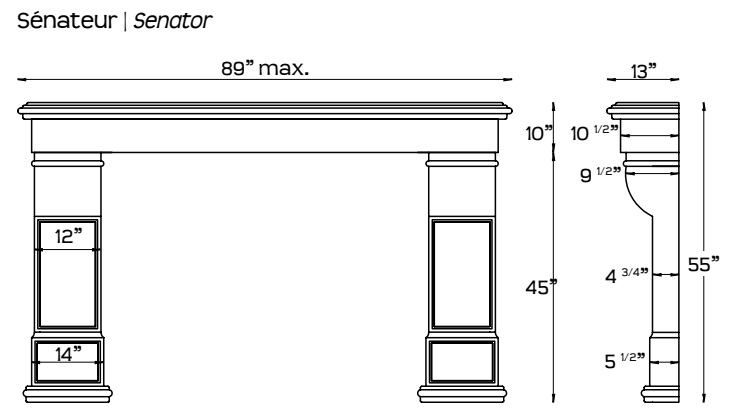

Manteaux de Foyer | Fireplace Mantles