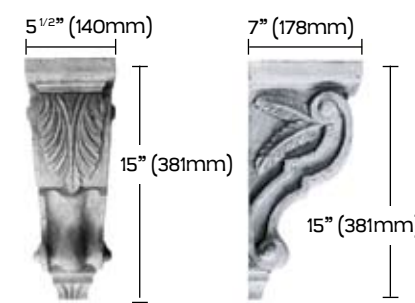

Corincienne

Demi colonne torsadée
Semi-twist column

Corbeau | Corbel (Large)

Corbeau (Régulier)
Corbel (Regular)

Corbeau (Petit) | Corbel (Small)

Socle

Tête de lion
Lion's Head

Ornements | Ornaments

Base de colonne 8" | Column base 8"

Dimensions Sizes	
a	7 1/2" (184,15mm)
b	9" (228,6mm)
c	10 1/2" (266,7mm)
d	11 7/8" (302mm)
e	3/8" (10mm)
f	7/8" (22,23mm)
g	3/8" (10mm)
h	1 1/4" (31mm)
i	5/8" (15,88mm)
j	7/8" (22,23mm)

Base de colonne 12" | Column base 12"

Dimensions Sizes	
a	10 1/4" (260,35mm)
b	10 1/2" (266,7mm)
c	12 1/2" (317,5mm)
d	14" (355,6mm)
e	15 7/8" (402mm)
f	1 5/8" (41,275mm)
g	7/8" (22mm)
h	15 7/8" (402mm)
i	1/4" (6,4mm)
j	5/8" (127mm)
k	3/8" (10mm)

Tuiles | Tiles

Biseauté à 45° | 45° chamfer
Épaisseur | Width : 1/2" (12,7mm)

Mouleurs | Mouldings

Bullnose 50
Longeur | Length: 50" (1270mm)

Bullnose 58
Longeur | Length: 58" (1473,2mm)

Bullnose 36
Longeur | Length: 36" (914mm)