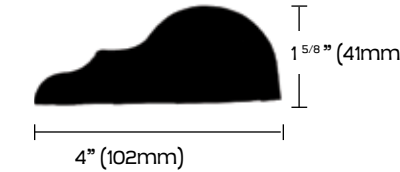

Base de colonne 8" | Column base 8"

Dimensions Sizes	
a	7 1/2" (184,15mm)
b	9" (228,6mm)
c	10 1/2" (266,7mm)
d	11 7/8" (302mm)
e	3/8" (10mm)
f	7/8" (22,23mm)
g	3/8" (10mm)
h	1 1/4" (31mm)
i	5/8" (15,88mm)
j	7/8" (22,23mm)

Base de colonne 12" | Column base 12"

Dimensions Sizes	
a	10 1/4" (260,35mm)
b	10 1/2" (266,7mm)
c	12 1/2" (317,5mm)
d	14" (355,6mm)
e	15 7/8" (402mm)
f	1 5/8" (41,275mm)
g	7/8" (22mm)
h	15 7/8" (402mm)
i	1/4" (6,4mm)
j	5/8" (127mm)
k	3/8" (10mm)

Tuiles | Tiles

Biseauté à 45° | 45° chamfer
Épaisseur | Width : 1/2" (12,7mm)

Mouleurs | Mouldings

Bullnose 50
Longeur | Length: 50" (1270mm)

Bullnose 58
Longeur | Length: 58" (1473,2mm)

Bullnose 36
Longeur | Length: 36" (914mm)

Talon renversé petit
Small Ogee
Longeur | Length: 48" (1219,2mm)

Plinthe | Base-Board Longeur | Length: 72" (1828,8mm)

Talon renversé
Reverse Ogee
Longeur | Length: 48" (1219,2mm)

Talon renversé emboîtée | Box Ogee