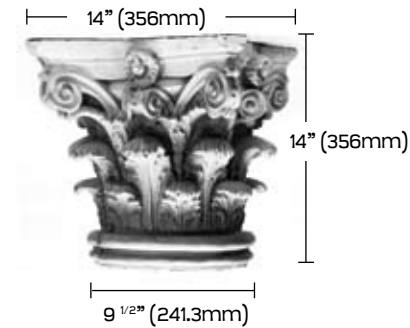

Corincienne

Demi colonne torsadée
Semi-twist column

Corbeau | Corbel (Large)

Corbeau (Régulier)
Corbel (Regular)

Corbeau (Petit) | Corbel (Small)

Socle

Tête de lion
Lion's Head

Ornements | Ornaments

Base de colonne 8" | Column base 8"

Dimensions Sizes	
a	7 1/2" (184,15mm)
b	9" (228,6mm)
c	10 1/2" (266,7mm)
d	11 7/8" (302mm)
e	3/8" (10mm)
f	7/8" (22,23mm)
g	3/8" (10mm)
h	1 1/4" (31mm)
i	5/8" (15,88mm)
j	7/8" (22,23mm)

Base de colonne 12" | Column base 12"

Dimensions Sizes	
a	10 1/4" (260,35mm)
b	10 1/2" (266,7mm)
c	12 1/2" (317,5mm)
d	14" (355,6mm)
e	15 7/8" (402mm)
f	1 5/8" (41,275mm)
g	7/8" (22mm)
h	15 7/8" (402mm)
i	1/4" (6,4mm)
j	5/8" (127mm)
k	3/8" (10mm)

Tuiles | Tiles

Biseauté à 45° | 45° chamfer
Épaisseur | Width : 1/2" (12,7mm)

Mouleurs | Mouldings

Bullnose 50
Longeur | Length: 50" (1270mm)

Bullnose 58
Longeur | Length: 58" (1473,2mm)

Bullnose 36
Longeur | Length: 36" (914mm)