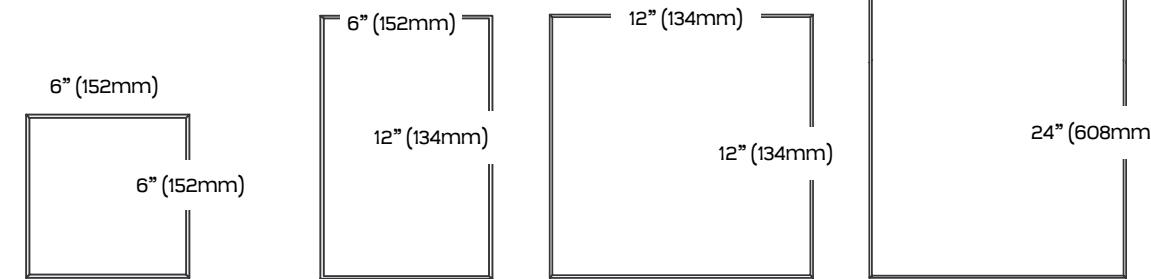

Base de colonne 8" | Column base 8"

Dimensions Sizes	
a	7 1/2" (184,15mm)
b	9" (228,6mm)
c	10 1/2" (266,7mm)
d	11 7/8" (302mm)
e	3/8" (10mm)
f	7/8" (22,23mm)
g	3/8" (10mm)
h	1 1/4" (31mm)
i	5/8" (15,88mm)
j	7/8" (22,23mm)

Base de colonne 12" | Column base 12"

Dimensions Sizes	
a	10 1/4" (260,35mm)
b	10 1/2" (266,7mm)
c	12 1/2" (317,5mm)
d	14" (355,6mm)
e	15 7/8" (402mm)
f	1 5/8" (41,275mm)
g	7/8" (22mm)
h	15 7/8" (402mm)
i	1/4" (6,4mm)
j	5/8" (127mm)
k	3/8" (10mm)

Tuiles | Tiles

Biseauté à 45° | 45° chamfer
Épaisseur | Width : 1/2" (12,7mm)

Mouleurs | Mouldings

Bullnose 50
Longeur | Length: 50" (1270mm)

Bullnose 58
Longeur | Length: 58" (1473,2mm)

Bullnose 36
Longeur | Length: 36" (914mm)

Cimaise
Longeur | Length: 48" (1219,2mm)

Talon renversé de coin | Corner Box Ogee