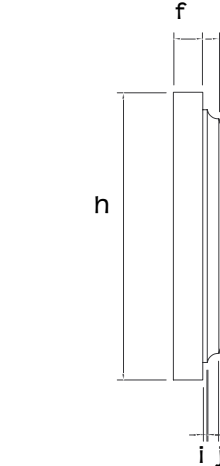

Corincienne

Demi colonne torsadée
Semi-twist column

Corbeau | Corbel (Large)

Corbeau (Régulier)
Corbel (Regular)

Corbeau (Petit) | Corbel (Small)

Socle

Tête de lion
Lion's Head

Ornements | Ornaments

Base de colonne 8" | Column base 8"

Dimensions Sizes	
a	7 1/2" (184,15mm)
b	9" (228,6mm)
c	10 1/2" (266,7mm)
d	11 7/8" (302mm)
e	3/8" (10mm)
f	7/8" (22,23mm)
g	3/8" (10mm)
h	1 1/4" (31mm)
i	5/8" (15,88mm)
j	7/8" (22,23mm)

Base de colonne 12" | Column base 12"

Dimensions Sizes	
a	10 1/4" (260,35mm)
b	10 1/2" (266,7mm)
c	12 1/2" (317,5mm)
d	14" (355,6mm)
e	15 7/8" (402mm)
f	1 5/8" (41,275mm)
g	7/8" (22mm)
h	15 7/8" (402mm)
i	1/4" (6,4mm)
j	5/8" (127mm)
k	3/8" (10mm)

Tuiles | Tiles

Biseauté à 45° | 45° chamfer
Épaisseur | Width : 1/2" (12,7mm)

Mouleurs | Mouldings

Bullnose 50
Longeur | Length: 50" (1270mm)

Bullnose 58
Longeur | Length: 58" (1473,2mm)

Bullnose 36
Longeur | Length: 36" (914mm)