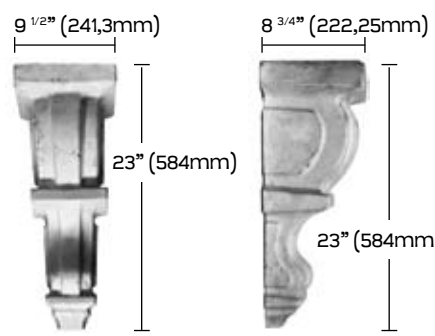

Corbeau | Corbel (Large)