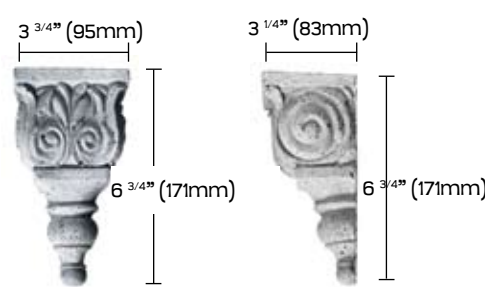

Corincienne

Demi colonne torsadée
Semi-twist column

Corbeau | Corbel (Large)

Corbeau (Régulier)
Corbel (Regular)

Corbeau (Petit) | Corbel (Small)

Socle

Tête de lion
Lion's Head

Ornements | Ornaments

Base de colonne 8" | Column base 8"

Dimensions Sizes	
a	7 1/2" (184,15mm)
b	9" (228,6mm)
c	10 1/2" (266,7mm)
d	11 7/8" (302mm)
e	3/8" (10mm)
f	7/8" (22,23mm)
g	3/8" (10mm)
h	1 1/4" (31mm)
i	5/8" (15,88mm)
j	7/8" (22,23mm)

Base de colonne 12" | Column base 12"

Dimensions Sizes	
a	10 1/4" (260,35mm)
b	10 1/2" (266,7mm)
c	12 1/2" (317,5mm)
d	14" (355,6mm)
e	15 7/8" (402mm)
f	1 5/8" (41,275mm)
g	7/8" (22mm)
h	15 7/8" (402mm)
i	1/4" (6,4mm)
j	5/8" (127mm)
k	3/8" (10mm)

Tuiles | Tiles

Biseauté à 45° | 45° chamfer
Épaisseur | Width : 1/2" (12,7mm)

Mouleurs | Mouldings

Bullnose 50
Longeur | Length: 50" (1270mm)

Bullnose 58
Longeur | Length: 58" (1473,2mm)

Bullnose 36
Longeur | Length: 36" (914mm)