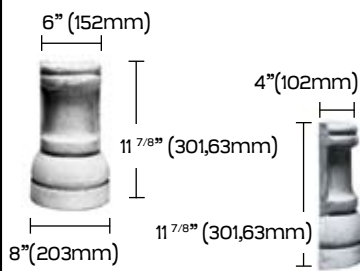

Corincienne

Demi colonne torsadée
Semi-twist column

Corbeau | Corbel (Large)

Corbeau (Régulier)
Corbel (Regular)

Corbeau (Petit) | Corbel (Small)

Socle

Tête de lion
Lion's Head

Ornements | Ornaments

Base de colonne 8" | Column base 8"

Dimensions Sizes	
a	7 1/2" (184,15mm)
b	9" (228,6mm)
c	10 1/2" (266,7mm)
d	11 7/8" (302mm)
e	3/8" (10mm)
f	7/8" (22,23mm)
g	3/8" (10mm)
h	1 1/4" (31mm)
i	5/8" (15,88mm)
j	7/8" (22,23mm)

Base de colonne 12" | Column base 12"

Dimensions Sizes	
a	10 1/4" (260,35mm)
b	10 1/2" (266,7mm)
c	12 1/2" (317,5mm)
d	14" (355,6mm)
e	15 7/8" (402mm)
f	1 5/8" (41,275mm)
g	7/8" (22mm)
h	15 7/8" (402mm)
i	1/4" (6,4mm)
j	5/8" (127mm)
k	3/8" (10mm)

Tuiles | Tiles

Biseauté à 45° | 45° chamfer
Épaisseur | Width : 1/2" (12,7mm)

Mouleurs | Mouldings

Bullnose 50
Longeur | Length: 50" (1270mm)

Bullnose 58
Longeur | Length: 58" (1473,2mm)

Bullnose 36
Longeur | Length: 36" (914mm)