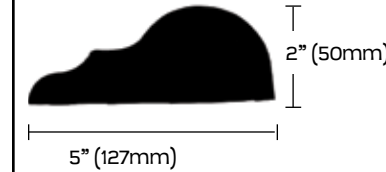

Base de colonne 8" | Column base 8"

Dimensions Sizes	
a	7 1/2" (184,15mm)
b	9" (228,6mm)
c	10 1/2" (266,7mm)
d	11 7/8" (302mm)
e	3/8" (10mm)
f	7/8" (22,23mm)
g	3/8" (10mm)
h	1 1/4" (31mm)
i	5/8" (15,88mm)
j	7/8" (22,23mm)

Base de colonne 12" | Column base 12"

Dimensions Sizes	
a	10 1/4" (260,35mm)
b	10 1/2" (266,7mm)
c	12 1/2" (317,5mm)
d	14" (355,6mm)
e	15 7/8" (402mm)
f	1 5/8" (41,275mm)
g	7/8" (22mm)
h	15 7/8" (402mm)
i	1/4" (6,4mm)
j	5/8" (127mm)
k	3/8" (10mm)

Tuiles | Tiles

Biseauté à 45° | 45° chamfer
Épaisseur | Width : 1/2" (12,7mm)

Mouleurs | Mouldings

Bullnose 50
Longeur | Length: 50" (1270mm)

Bullnose 58
Longeur | Length: 58" (1473,2mm)

Bullnose 36
Longeur | Length: 36" (914mm)

Talon renversé petit
Small Ogee
Longeur | Length: 48" (1219,2mm)

Plinthe | Base-Board Longeur | Length: 72" (1828,8mm)

Talon renversé
Reverse Ogee
Longeur | Length: 48" (1219,2mm)

Talon renversé emboîtée | Box Ogee