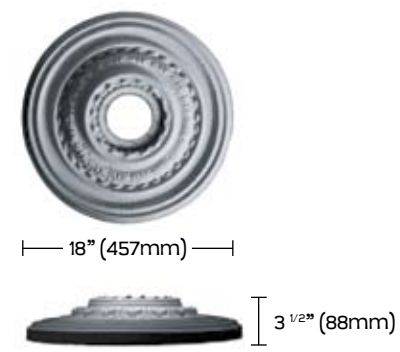

Corincienne

Demi colonne torsadée
Semi-twist column

Corbeau | Corbel (Large)

Corbeau (Régulier)
Corbel (Regular)

Corbeau (Petit) | Corbel (Small)

Socle

Tête de lion
Lion's Head

Ornements | Ornaments

Base de colonne 8" | Column base 8"

Dimensions Sizes	
a	7 1/2" (184,15mm)
b	9" (228,6mm)
c	10 1/2" (266,7mm)
d	11 7/8" (302mm)
e	3/8" (10mm)
f	7/8" (22,23mm)
g	3/8" (10mm)
h	1 1/4" (31mm)
i	5/8" (15,88mm)
j	7/8" (22,23mm)

Base de colonne 12" | Column base 12"

Dimensions Sizes	
a	10 1/4" (260,35mm)
b	10 1/2" (266,7mm)
c	12 1/2" (317,5mm)
d	14" (355,6mm)
e	15 7/8" (402mm)
f	1 5/8" (41,275mm)
g	7/8" (22mm)
h	15 7/8" (402mm)
i	1/4" (6,4mm)
j	5/8" (127mm)
k	3/8" (10mm)

Cimaise
Longeur | Length: 48" (1219,2mm)

Talon renversé de coin | Corner Box Ogee