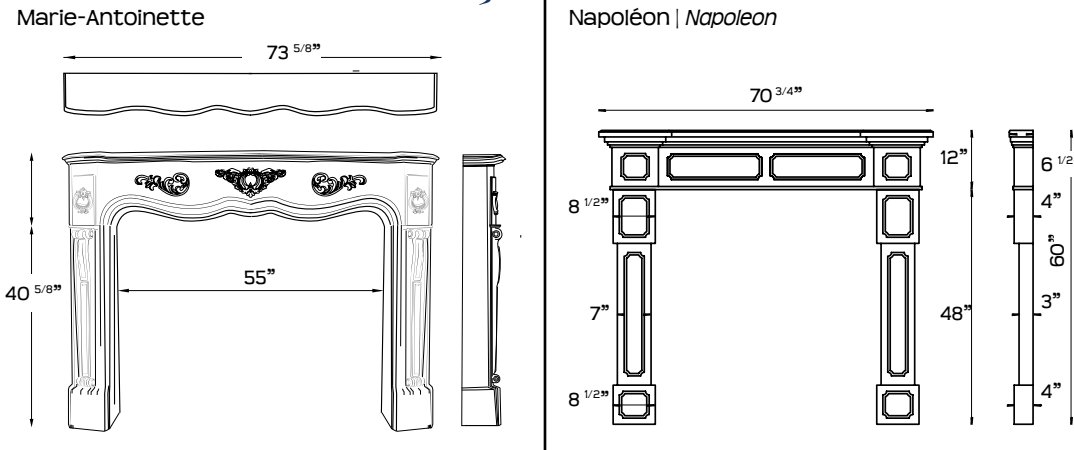

Manteaux de Foyer | Fireplace Mantles